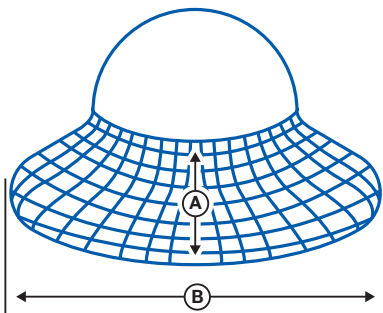

# NYLON BEARDNET

Made of polyester strands with 1/8" aperture, these beardnets offer a cooler option to beard covers when full containment is not required

SKU	SIZE	DIMENSIONS (CASE L" x W" x H")	WEIGHT (CASE, LBS)	GTIN	COLOR	CASE QTY	INNER PACKAGING	PALLET COUNT	TI/HI	COO
BN21/1000	21 in	12.6 x 9.84 x 6.30	4	10699320003647	White	1000	QTY/PACK = 100 PACKS/CASE = 10	165	TI = 11 HI = 5	China

### NYLON BEARDNET FINISHED DIMENSIONS

MEASUREMENTS (inches, +/-1" tolerance)		
ITEM No.	(A)	(B)
BN21	8	21