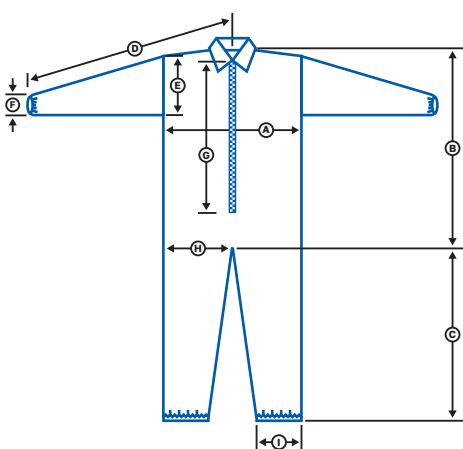

PPCVBEW Series

POLYPROPYLENE COVERALL

Made of light-weight and porous spun-bonded polypropylene, these coveralls are a breathable, cool and comfortable option for protecting against dry particulates such as dirt and grime and contamination control.

ZIPPER FRONT

ELASTIC WRISTS AND ANKLES

SKU	SIZE	DIMENSIONS (CASE L" x W" x H")	WEIGHT (CASE, LBS)	GTIN	COLOR	CASE QTY	INNER PACKAGING	PALLET COUNT	TI/HI	COO
PPCVBMEW	MEDIUM	11.42 x 9.84 x 11.81	6.61	10699320002312	Navy Blue	25	QTY/PACK = 25 PACKS/CASE = 1	90	TI = 10 HI = 9	China
PPCVBLGEW	LARGE	11.42 x 9.84 x 11.81	6.61	10699320002305	Navy Blue	25	QTY/PACK = 25 PACKS/CASE = 1	90	TI = 10 HI = 9	China
PPCVBXLEW	XL	11.42 x 9.84 x 11.81	6.61	10699320002299	Navy Blue	25	QTY/PACK = 25 PACKS/CASE = 1	90	TI = 10 HI = 9	China
PPCVB2XEW	2X	11.42 x 9.84 x 12.60	6.61	10699320002251	Navy Blue	25	QTY/PACK = 25 PACKS/CASE = 1	90	TI = 10 HI = 9	China
PPCVB3XEW	3X	11.42 x 9.84 x 12.60	6.61	10699320002268	Navy Blue	25	QTY/PACK = 25 PACKS/CASE = 1	90	TI = 10 HI = 9	China
PPCVB4XEW	4X	11.42 x 9.84 x 13.78	6.61	10699320002275	Navy Blue	25	QTY/PACK = 25 PACKS/CASE = 1	90	TI = 10 HI = 9	China
PPCVB5XEW	5X	11.42 x 9.84 x 17.72	7.72	10699320002282	Navy Blue	25	QTY/PACK = 25 PACKS/CASE = 1	90	TI = 10 HI = 9	China
PPCVB6XEW	6X	11.42 x 9.84 x 17.72	8	10699320003661	Navy Blue	25	QTY/PACK = 25 PACKS/CASE = 1	90	TI = 10 HI = 9	China

POLYPROPYLENE COVERALLS FINISHED DIMENSIONS

		MEASUREMENTS (inches, +/-1" tolerance)								
		(A)	(B)	(C)	(D)	(E)	(F)	(G)	(H)	(I)
SIZE	M	25.2	35.83	29.13	33.7	1.63	6.3	29.53	14.96	1.24
	L	26.77	37.4	29.53	34.25	1.63	6.3	27.56	14.17	1.24
	XL	28.35	38.98	29.92	35.83	1.83	6.3	31.5	15.75	1.63
	2X	29.92	4.94	3.31	37.1	11.22	6.3	31.5	16.54	1.63
	3X	31.5	42.52	3.71	38.19	11.22	6.69	31.5	17.32	11.2
	4X	33.7	44.9	31.5	39.37	11.61	7.48	31.5	18.11	11.2
	5X	34.65	45.67	32.28	4.55	12.1	7.48	31.5	18.9	11.42
6X	36.22	47.24	33.7	41.73	12.2	7.48	31.5	19.69	11.42	