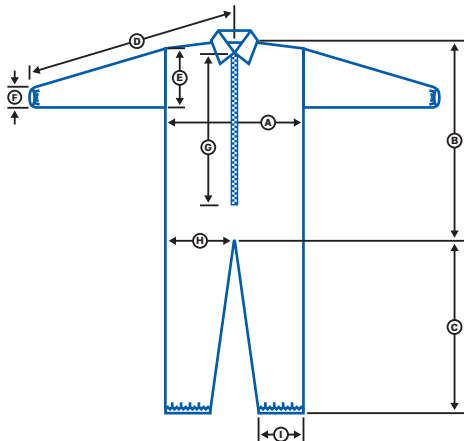

POLYPROYLENE COVERALLS FINISHED DIMENSIONS

		MEASUREMENTS (inches, +/-1" tolerance)								
		(A)	(B)	(C)	(D)	(E)	(F)	(G)	(H)	(I)
SIZE	S	24.41	34.65	28.74	31.89	1.63	6.3	27.56	13.39	1.24
	M	25.2	35.83	29.13	33.7	1.63	6.3	27.56	14.17	1.24
	L	26.77	37.4	29.53	34.25	1.63	6.3	29.53	14.96	1.24
	XL	28.35	38.98	29.92	35.83	1.83	6.3	31.5	15.75	1.63
	2X	29.92	4.94	3.31	37.1	11.22	6.3	31.5	16.54	1.63
	3X	31.5	42.52	3.71	38.19	11.22	6.69	31.5	17.32	11.2
	4X	33.7	44.9	31.5	39.37	11.61	7.48	31.5	18.11	11.2
5X	34.65	45.67	32.28	4.55	12.1	7.48	31.5	18.9	11.42	
6X	36.22	47.24	33.7	41.73	12.2	7.48	31.5	19.69	11.42