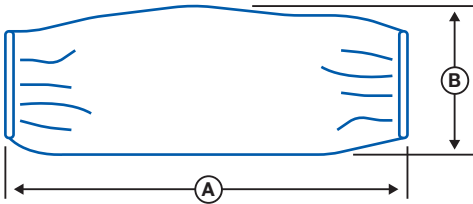

# POLYETHYLENE SLEEVE COVER

These polyethylene sleeves provide an impermeable barrier that offers excellent protection against non-hazardous dry particulates and liquids.

SKU	SIZE	DIMENSIONS (CASE L" x W" x H")	WEIGHT (CASE, LBS)	GTIN	COLOR	CASE QTY	INNER PACKAGING	PALLET COUNT	TI/HI	COO
PS16	16 in	15.75 x 10.24 x 12.6	12.55	10699320001162	White	2000	QTY/PACK = 50 PACKS/CASE = 40	70	TI = 10 HI = 7	China
PS16B	16 in	15.75 x 10.24 x 12.6	12.55	10699320001063	Blue	2000	QTY/PACK = 50 PACKS/CASE = 40	70	TI = 10 HI = 7	China

### POLYETHYLENE SLEEVE COVER FINISHED DIMENSIONS

MEASUREMENTS (inches, +/-1" tolerance)				
SKU	A		B	
	A		B	
	PS16	16	8	
PS16B	16	8		